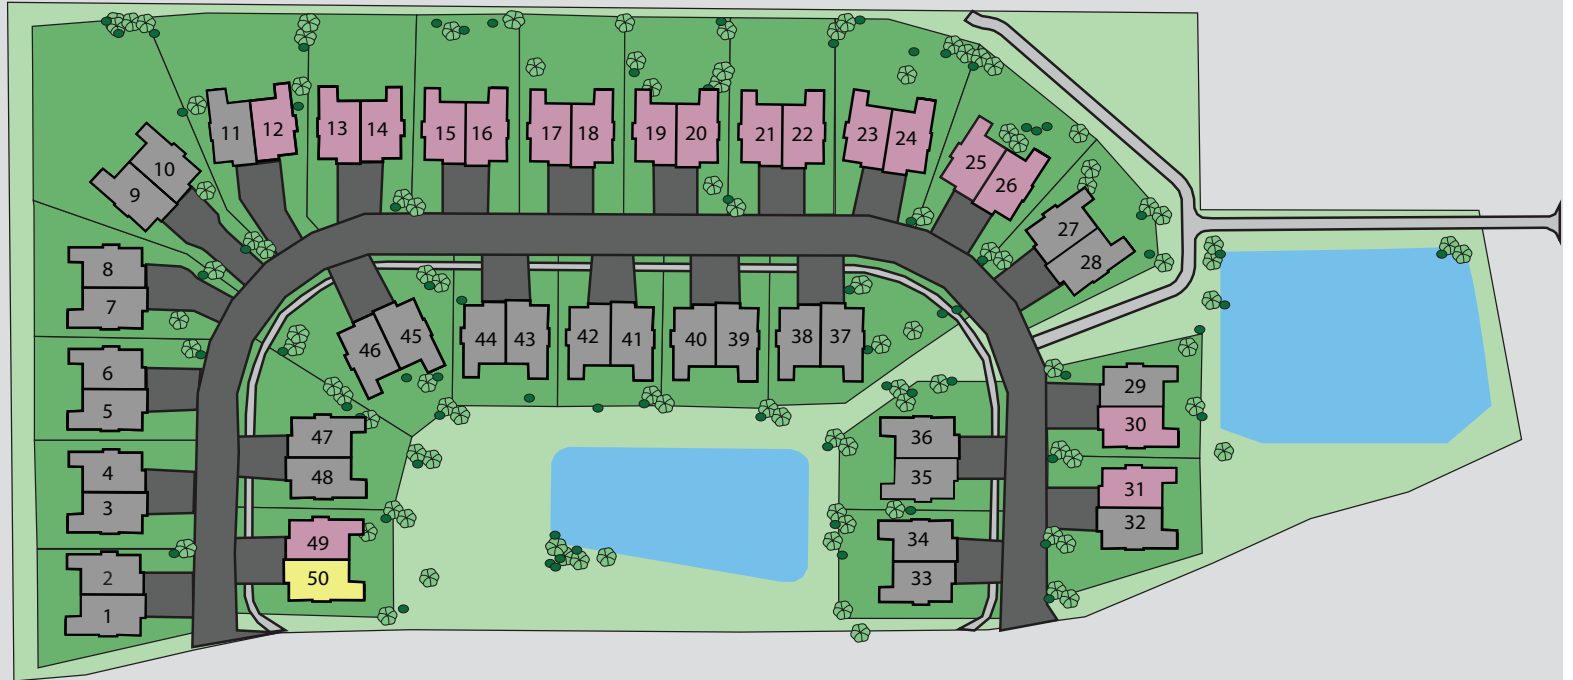

NASER HEIGHTS

NEW RICHMOND, WI

-  Slab On Grade
-  Walk Out
-  Look Out
-  Reserved/Sold

DerrickCustomHomes.com

715.246.2320

Lookout/ Walkout Layout

\$340,000+

Optional Sunroom and Deck
for both floor plans

Floor Plan A

Floor Plan B

Option Lower Level Finish
(Not included in base price)