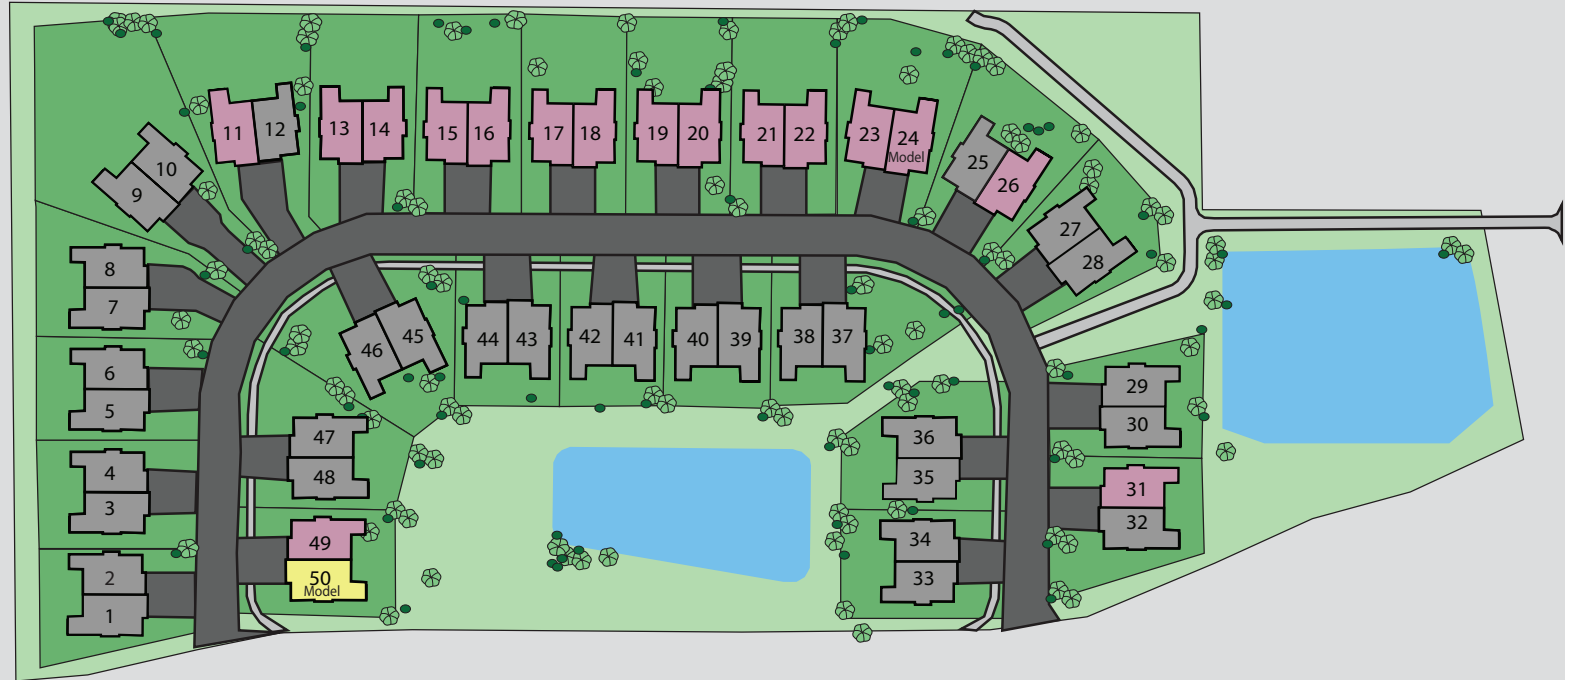

NASER HEIGHTS

NEW RICHMOND, WI

	Slab On Grade
	Walk Out
	Look Out
	Reserved/Sold

DerrickCustomHomes.com

715.246.2320

Lookout/ Walkout Layout

\$340,000+

Optional Sunroom and Deck
for both floor plans

Floor Plan A

Floor Plan B

Option Lower Level Finish
(Not included in base price)