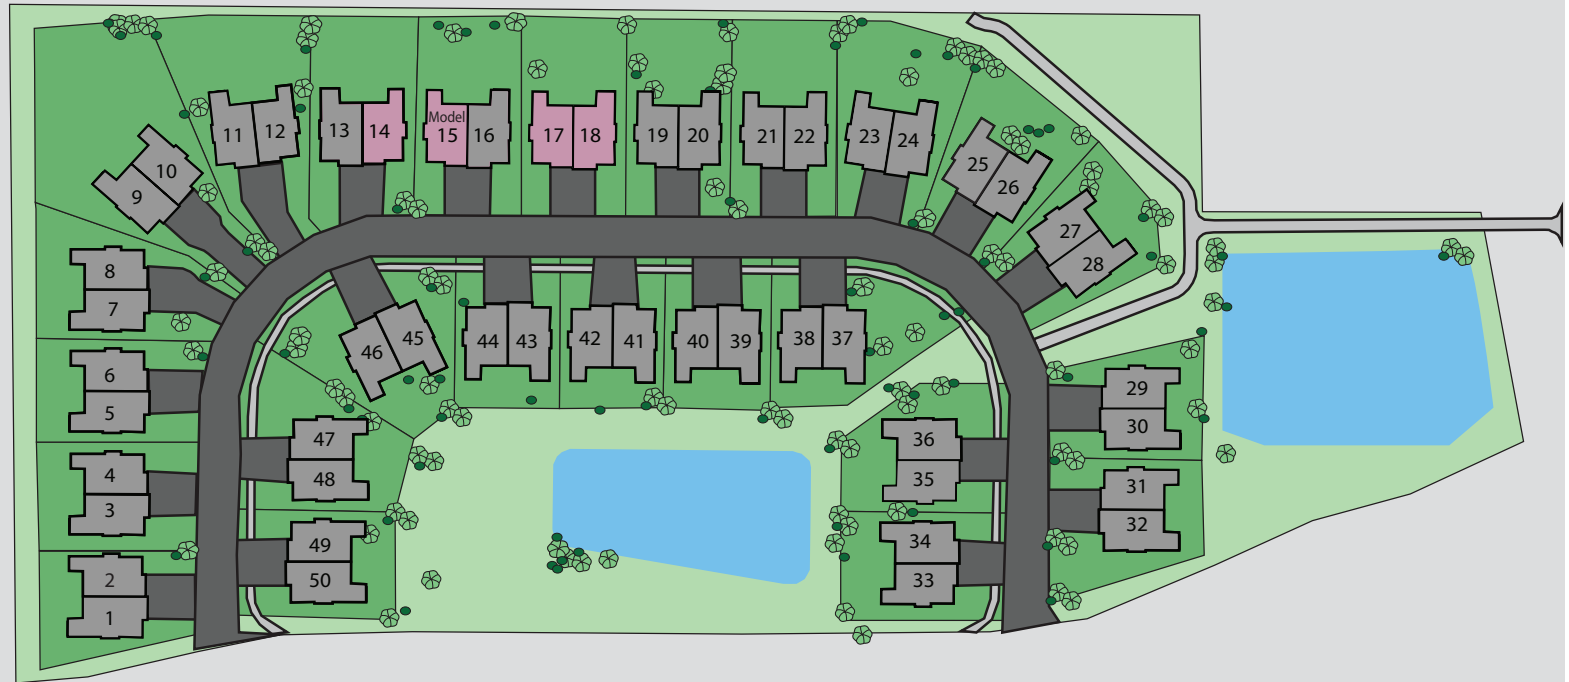

NASER HEIGHTS

NEW RICHMOND, WI

	Slab On Grade
	Walk Out
	Look Out
	Reserved/Sold

DerrickCustomHomes.com

715.246.2320

Lookout/ Walkout Layout

\$340,000+

Optional Sunroom and Deck
for both floor plans

Floor Plan A

Floor Plan B

Option Lower Level Finish
(Not included in base price)