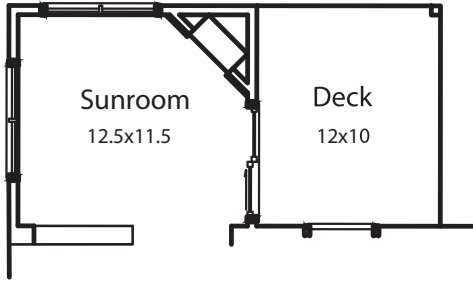

NASER HEIGHTS

NEW RICHMOND, WI

DerrickCustomHomes.com

715.246.2320

Lookout/ Walkout Layout

\$340,000+

Optional Sunroom and Deck
for both floor plans

Floor Plan A

Floor Plan B

Option Lower Level Finish
(Not included in base price)