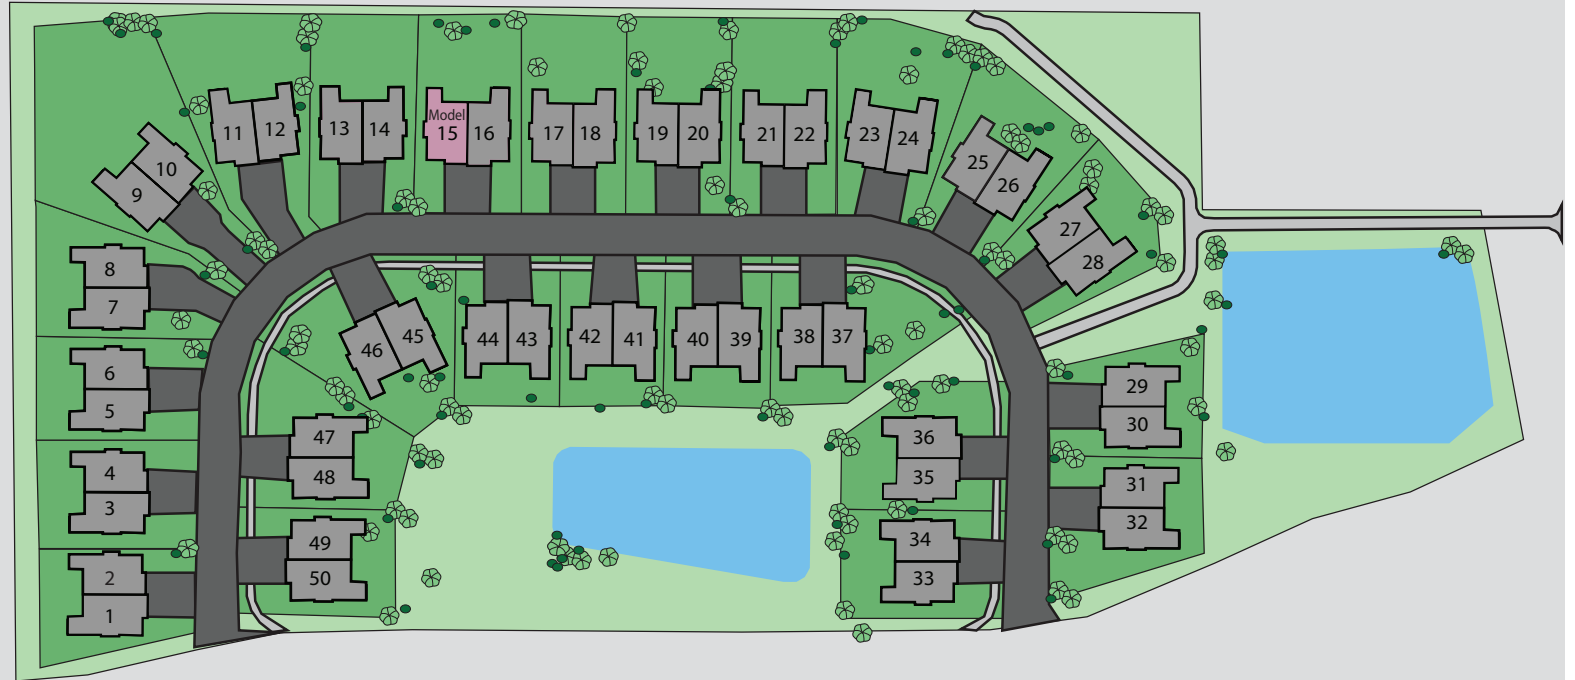

NASER HEIGHTS

NEW RICHMOND, WI

DerrickCustomHomes.com

715.246.2320

Lookout/ Walkout Layout

\$340,000+

Optional Sunroom and Deck
for both floor plans

Floor Plan A

Floor Plan B

Option Lower Level Finish
(Not included in base price)