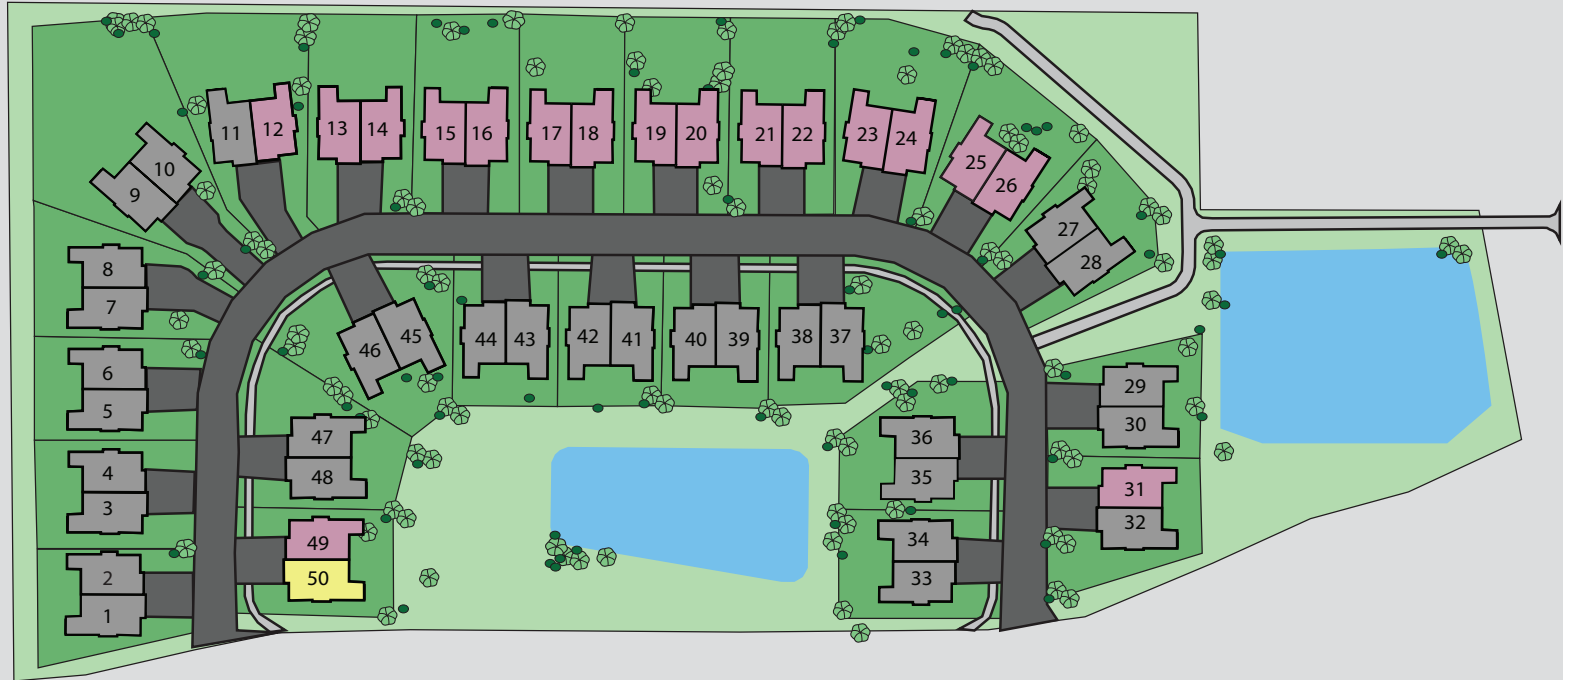

NASER HEIGHTS

NEW RICHMOND, WI

-  Slab On Grade
-  Walk Out
-  Look Out
-  Reserved/Sold

DerrickCustomHomes.com

715.246.2320

Lookout/ Walkout Layout

\$340,000+

Optional Sunroom and Deck
for both floor plans

Floor Plan A

Floor Plan B

Option Lower Level Finish
(Not included in base price)