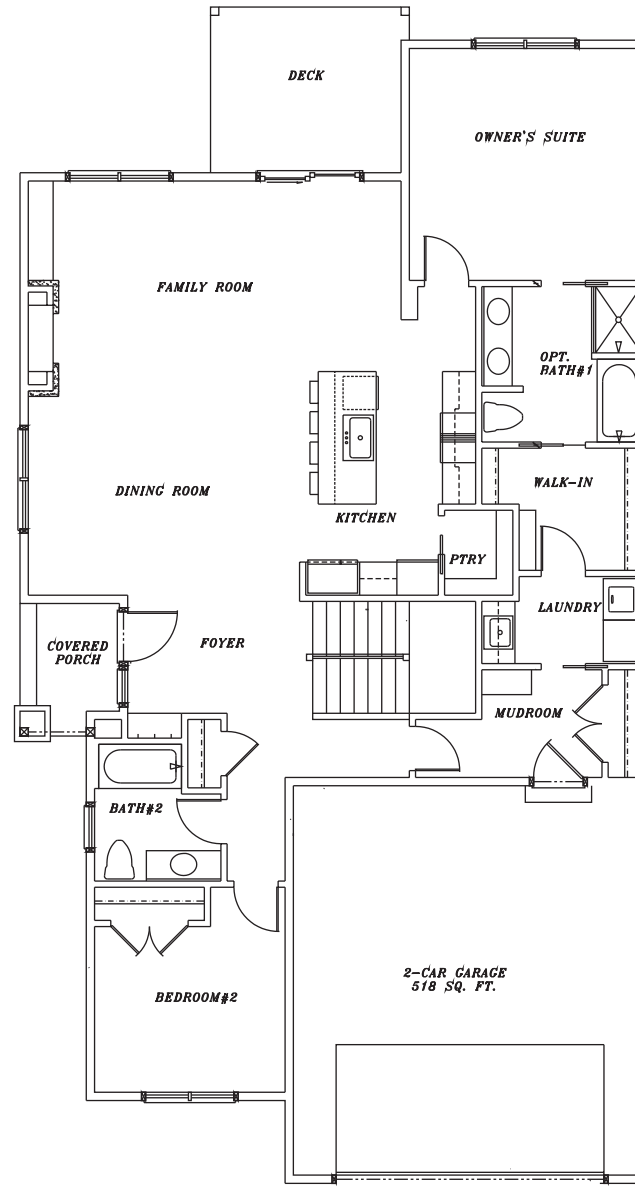

## Base Packages Includes

1,706 Square Feet Finished  
2 Bedroom & 2 Full Bathrooms  
Private Master Bath  
Custom Cabinetry with slow close doors  
and drawers  
Center Island with Snack Bar  
Natural Gas Fireplace  
Stainless Kitchen Appliance Package  
Central Air  
Covered Front Porch  
Professionally Landscaped  
Community Irrigation System  
City Water and Sewer  
Granite Kitchen Countertops with Tile Backsplash  
Association fee: \$125/month approx.

## Main Floor Plan