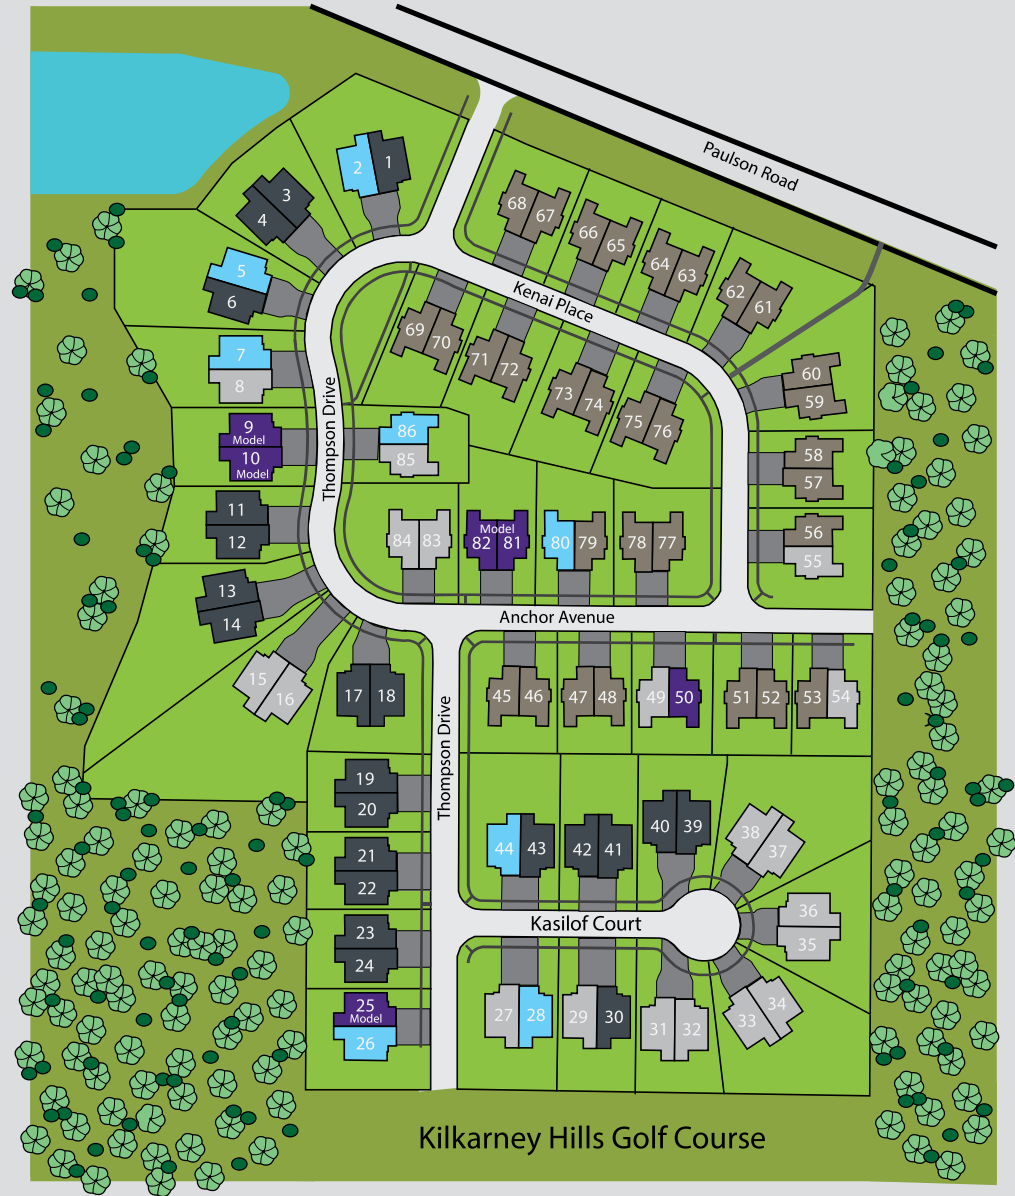

THOMPSON HEIGHTS

RIVER FALLS, WI

Coho

Sockeye

	Coho
	Sockeye
	Reserved
	Sold
	Model

*Subject to change without notice

THOMPSON HEIGHTS

RIVER FALLS, WI

DERRICK
Custom Homes

<u>Lot</u>	<u>Premium</u>	<u>Lot</u>	<u>Premium</u>	<u>Lot</u>	<u>Premium</u>
1	(\$10,000)	30	\$10,000	59	\$0
2	RESERVED	31	SOLD	60	(\$5,000)
3	\$0	32	SOLD	61	(\$10,000)
4	\$0	33	SOLD	62	(\$10,000)
5	RESERVED	34	SOLD	63	(\$10,000)
6	\$2,500	35	SOLD	64	(\$10,000)
7	RESERVED	36	SOLD	65	(\$10,000)
8	SOLD	37	SOLD	66	(\$10,000)
9	MODEL	38	SOLD	67	(\$10,000)
10	MODEL	39	\$10,000	68	(\$10,000)
11	\$2,500	40	\$10,000	69	(\$2,500)
12	\$2,500	41	\$10,000	70	(\$2,500)
13	\$5,000	42	\$10,000	71	\$0
14	\$5,000	43	\$7,500	72	\$0
15	SOLD	44	RESERVED	73	\$0
16	SOLD	45	\$2,500	74	\$0
17	(\$5,000)	46	\$5,000	75	\$0
18	(\$5,000)	47	\$5,000	76	\$0
19	\$0	48	\$5,000	77	\$5,000
20	(\$2,500)	49	SOLD	78	\$5,000
21	\$2,500	50	MODEL	79	\$7,500
22	\$2,500	51	\$5,000	80	RESERVED
23	\$2,500	52	\$5,000	81	MODEL
24	\$2,500	53	\$5,000	82	MODEL
25	MODEL	54	SOLD	83	SOLD
26	RESERVED	55	SOLD	84	SOLD
27	SOLD	56	\$5,000	85	SOLD
28	RESERVED	57	\$5,000	86	MODEL
29	SOLD	58	\$5,000		