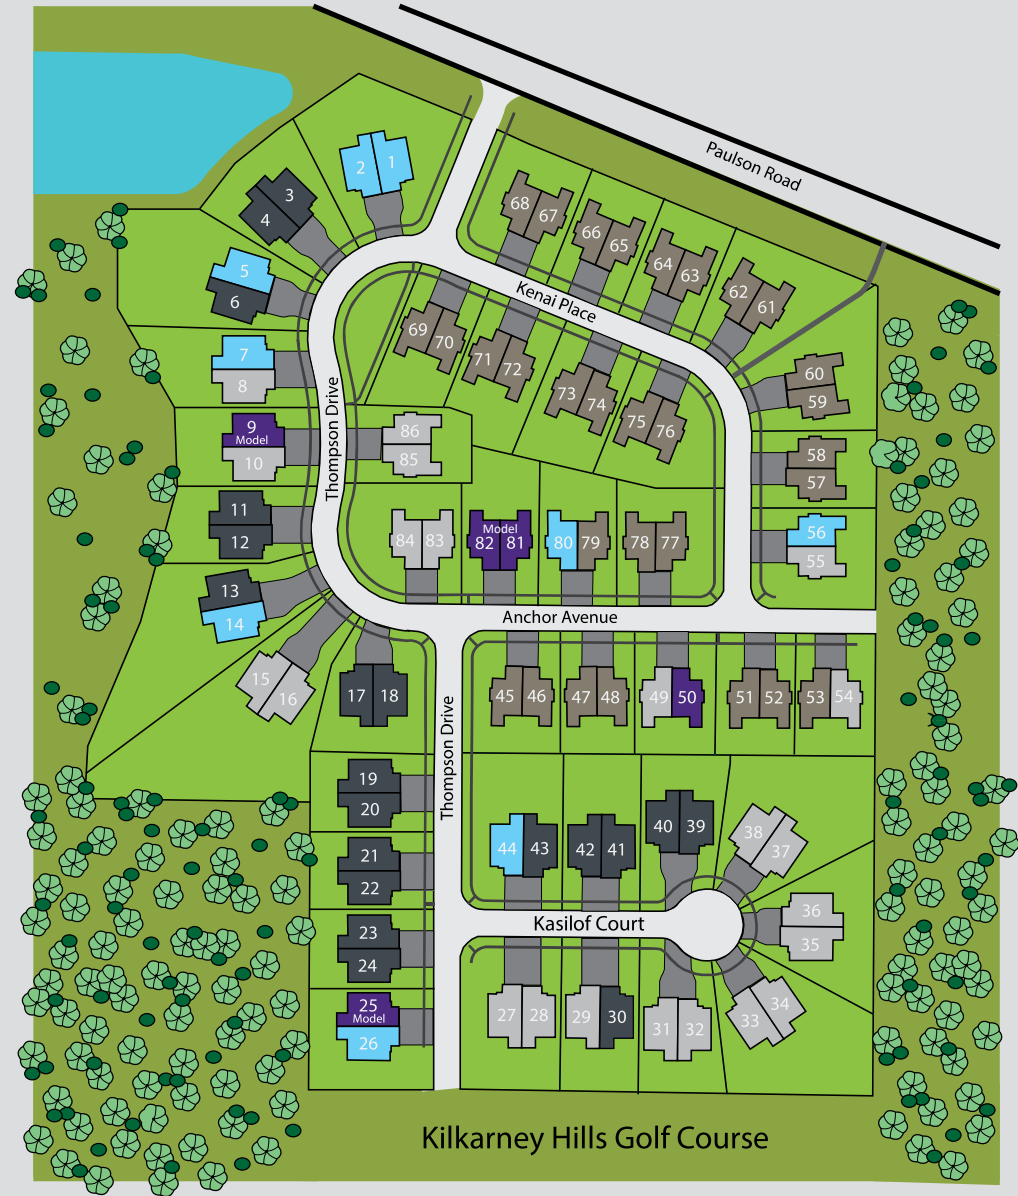

# THOMPSON HEIGHTS

RIVER FALLS, WI

Coho

Sockeye

	Coho
	Sockeye
	Reserved
	Sold
	Model

\*Subject to change without notice

# THOMPSON HEIGHTS

RIVER FALLS, WI

**DERRICK**  
Custom Homes

<u>Lot</u>	<u>Premium</u>	<u>Lot</u>	<u>Premium</u>	<u>Lot</u>	<u>Premium</u>
1	RESERVED	30	\$10,000	59	\$0
2	RESERVED	31	SOLD	60	(\$5,000)
3	\$0	32	SOLD	61	(\$10,000)
4	\$0	33	SOLD	62	(\$10,000)
5	RESERVED	34	SOLD	63	(\$10,000)
6	\$2,500	35	SOLD	64	(\$10,000)
7	RESERVED	36	SOLD	65	(\$10,000)
8	SOLD	37	SOLD	66	(\$10,000)
9	RESERVED	38	SOLD	67	(\$10,000)
10	RESERVED	39	\$10,000	68	(\$10,000)
11	\$2,500	40	\$10,000	69	(\$2,500)
12	\$2,500	41	\$10,000	70	(\$2,500)
13	\$5,000	42	\$10,000	71	\$0
14	RESERVED	43	\$7,500	72	\$0
15	SOLD	44	RESERVED	73	\$0
16	SOLD	45	\$2,500	74	\$0
17	(\$5,000)	46	\$5,000	75	\$0
18	(\$5,000)	47	\$5,000	76	\$0
19	\$0	48	\$5,000	77	\$5,000
20	(\$2,500)	49	SOLD	78	\$5,000
21	\$2,500	50	MODEL	79	\$7,500
22	\$2,500	51	\$5,000	80	RESERVED
23	\$2,500	52	\$5,000	81	MODEL
24	\$2,500	53	\$5,000	82	MODEL
25	MODEL	54	SOLD	83	SOLD
26	RESERVED	55	SOLD	84	SOLD
27	SOLD	56	RESERVED	85	SOLD
28	SOLD	57	\$5,000	86	MODEL
29	SOLD	58	\$5,000		