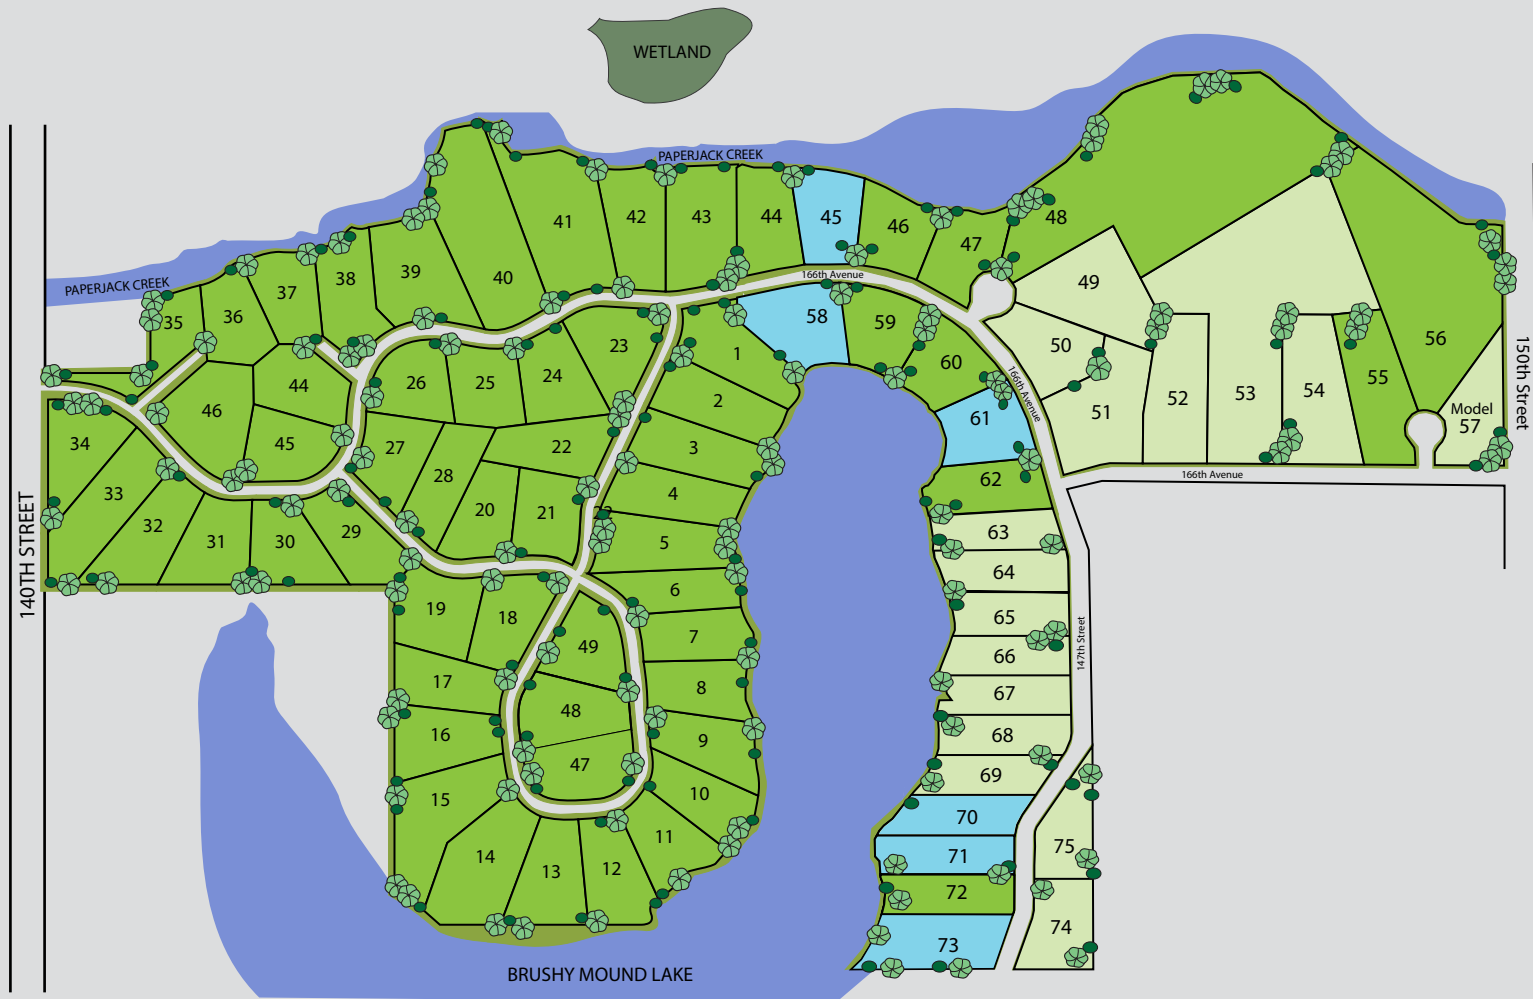

WATER'S EDGE

NEW RICHMOND, WI

-  Reserved
-  Sold
-  Available

DerrickCustomHomes.com

715.246.2320